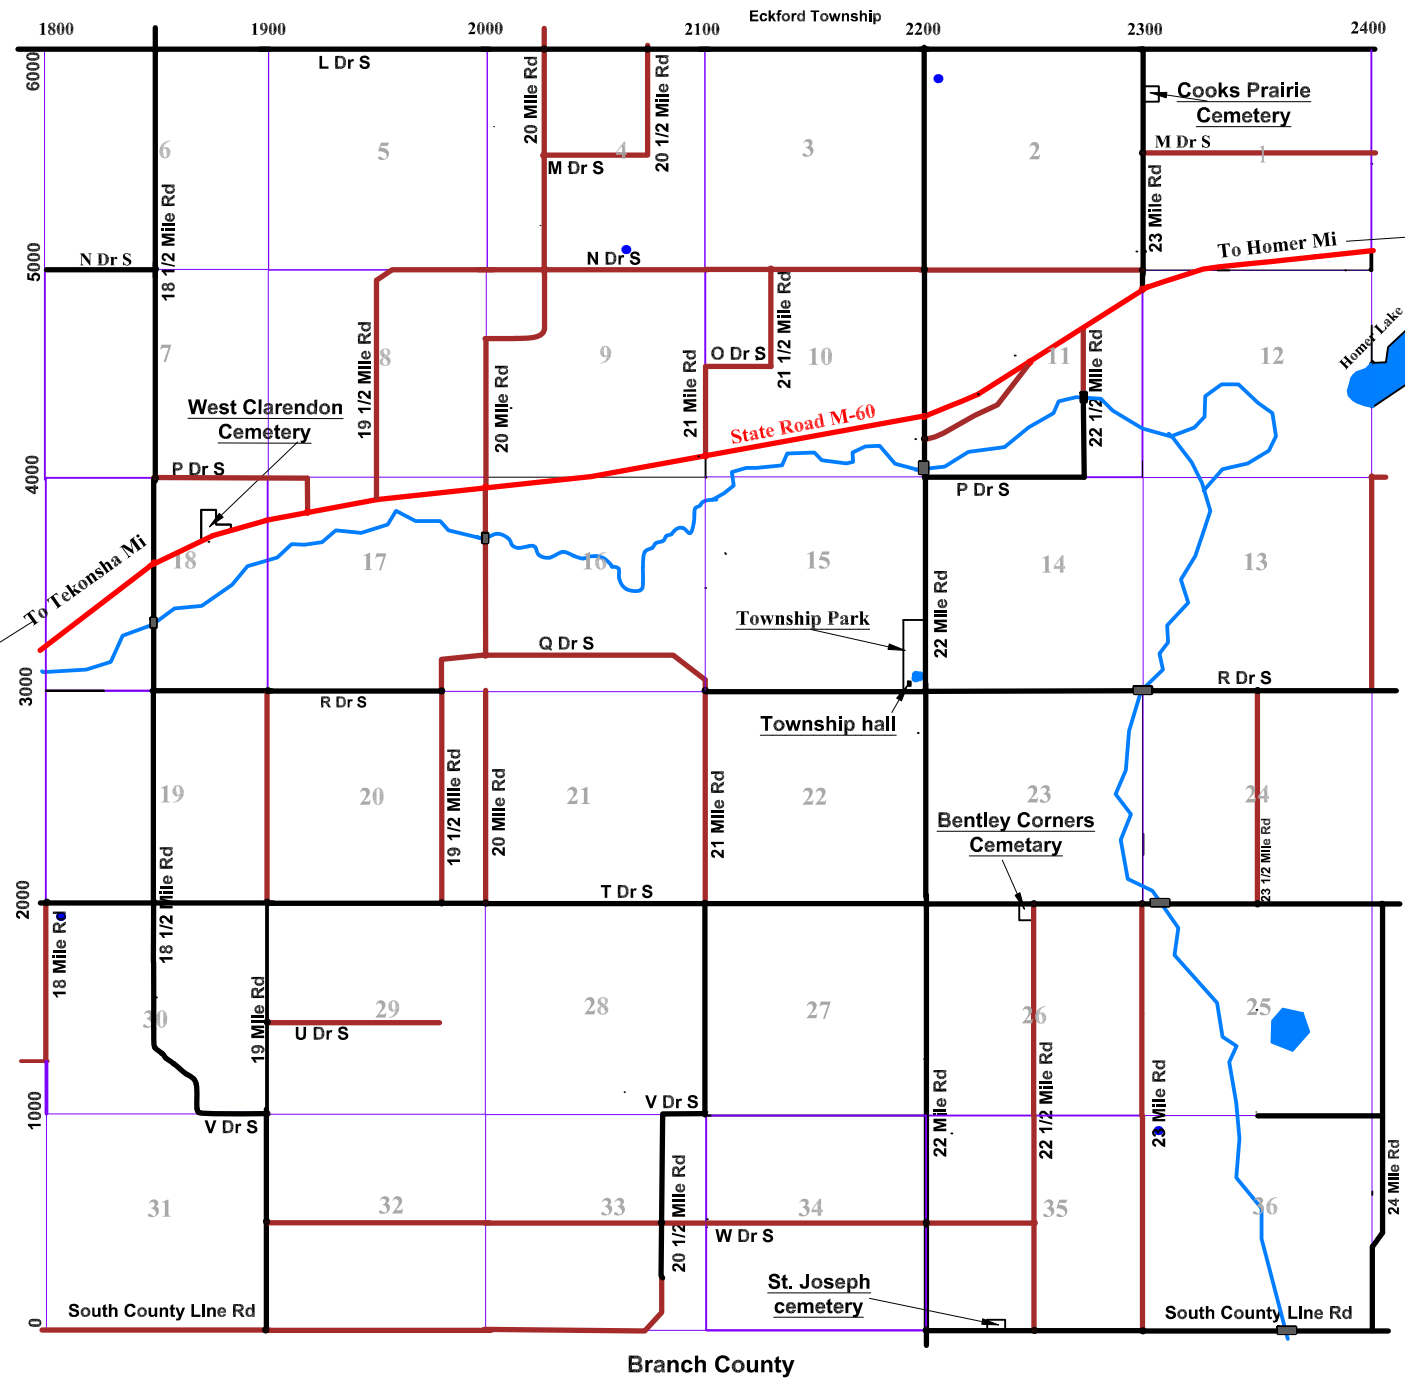

Clarendon Township, Calhoun County Michigan

- State Road
- Paved Road
- Gravel or Earth
- Section Line
- Bridge

Junction of M-60,
old US 27 and Interstate 69
at Tekonsha.

Junction of
M-60 and M-99
in Homer.

Tekonsha Township

Homer Township

Branch County

Eckford Township