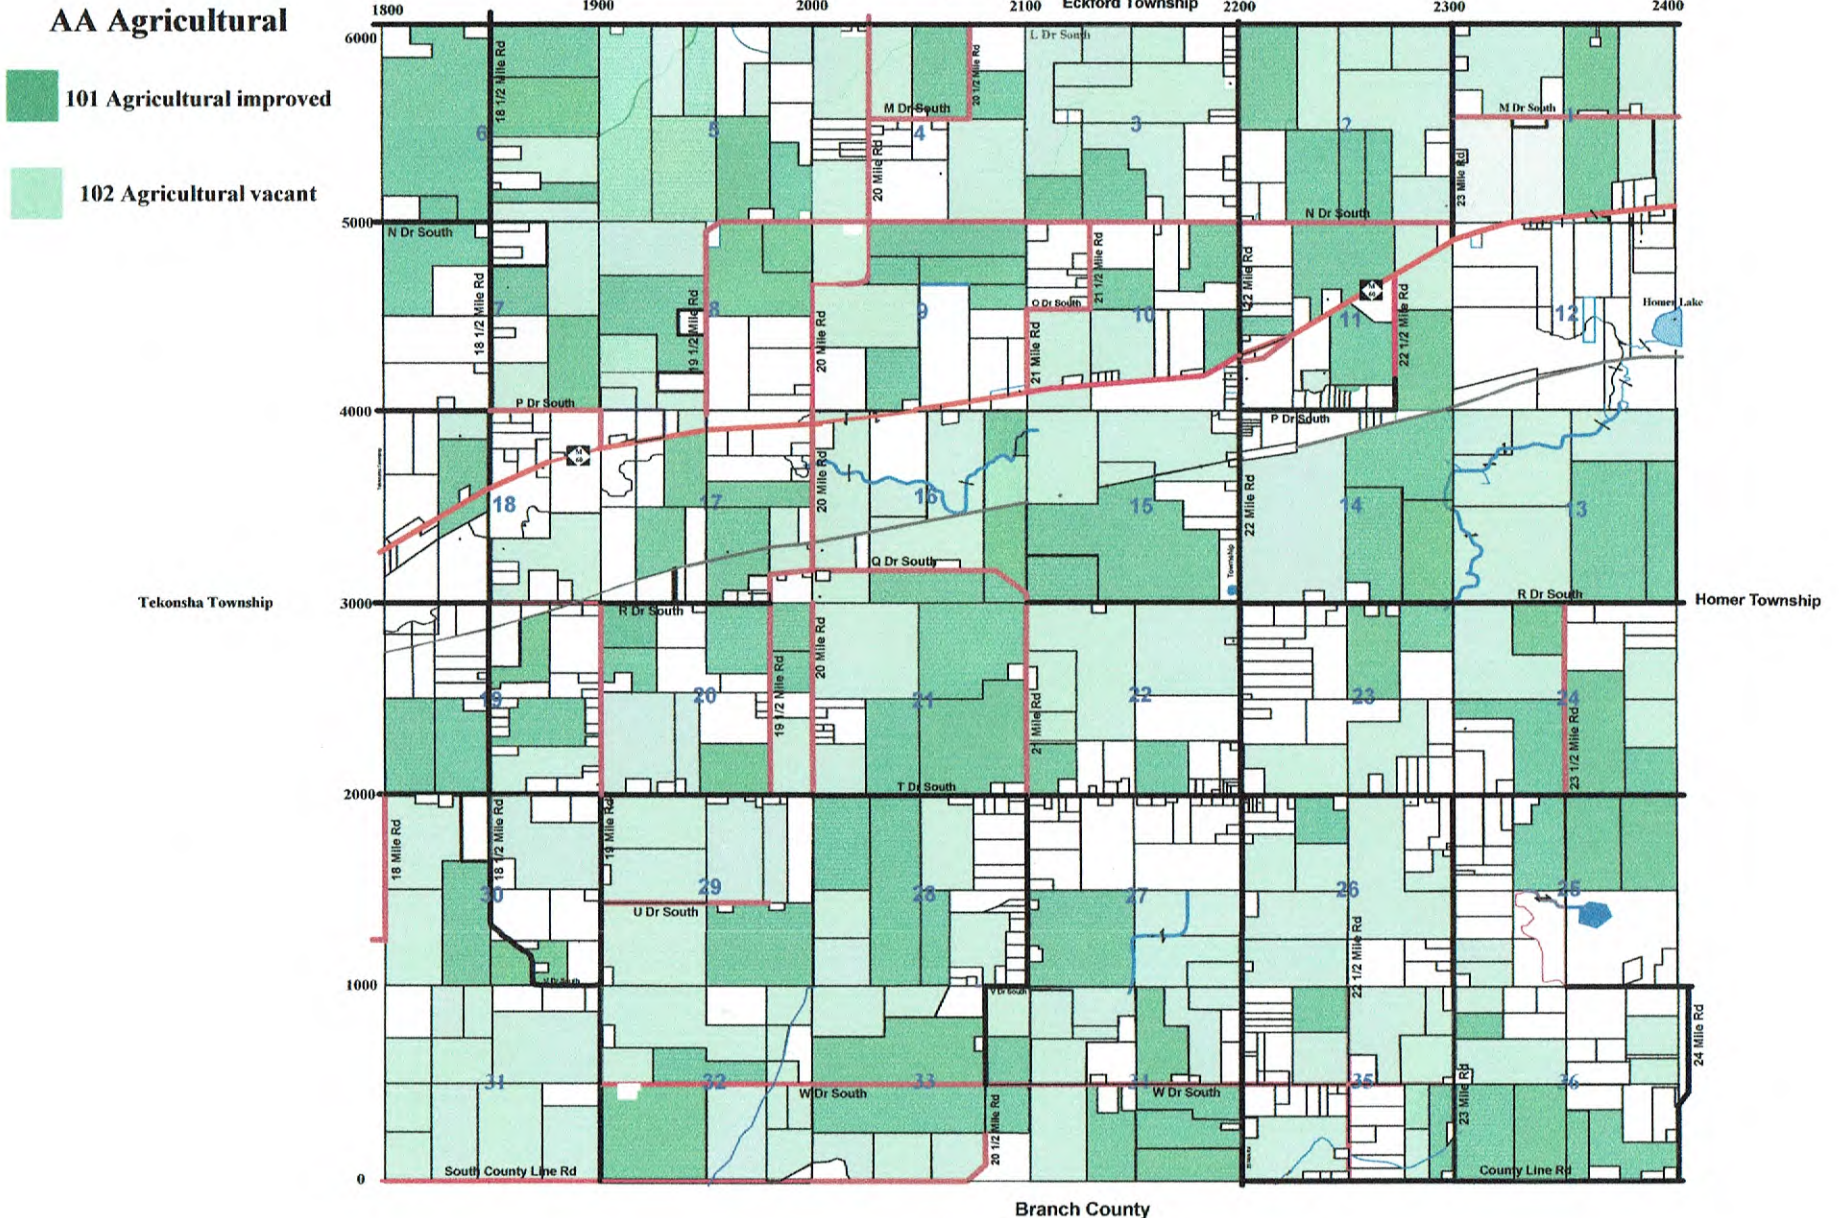

Clarendon Township, Calhoun County, Mi

The Illustration you are viewing show,s the apromate location of parcels in the Township for Agricultural, improved and vacant.

THIS IS NOT AN OFFICAL MAP