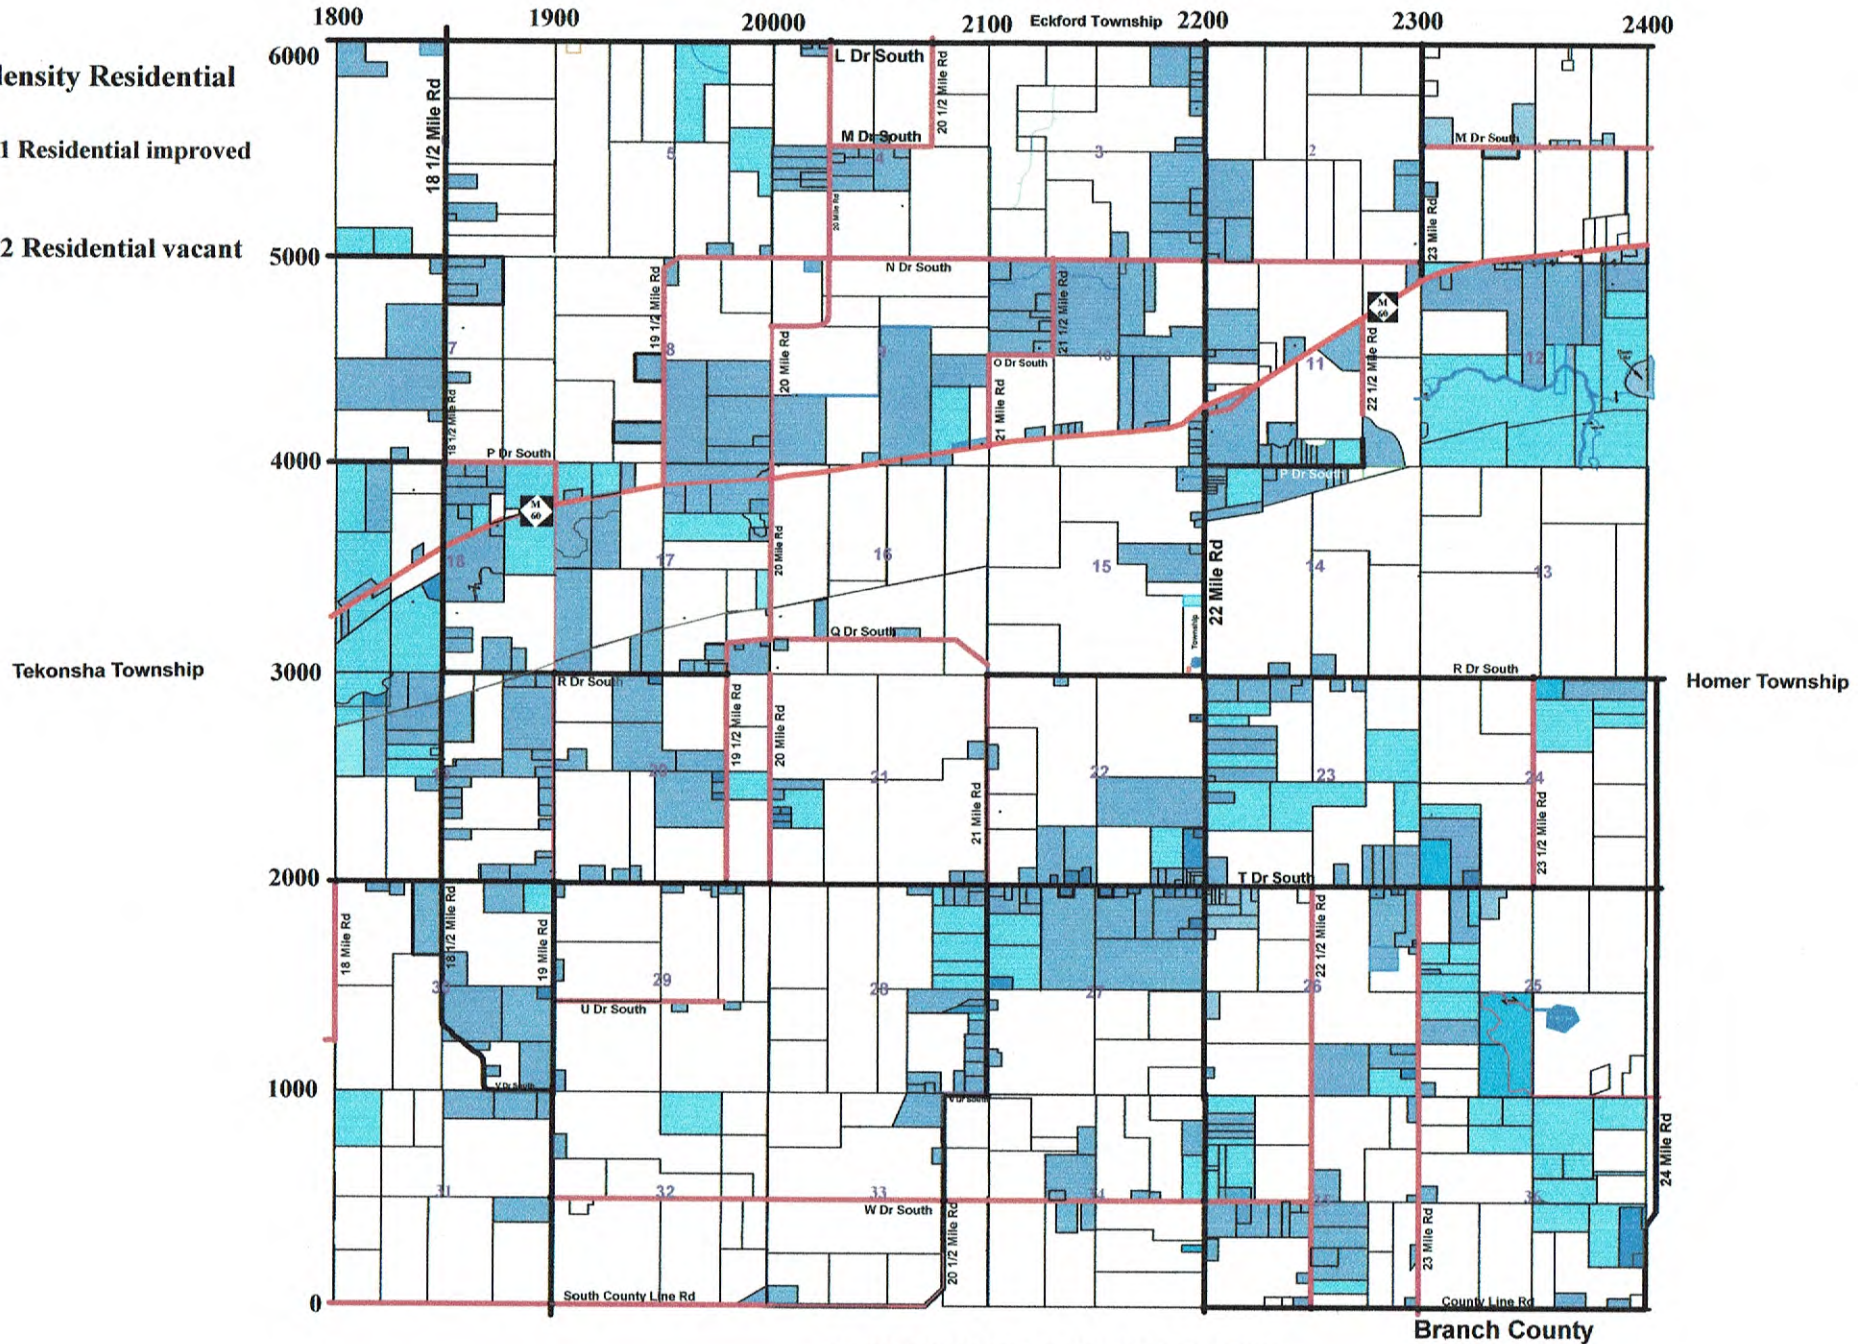

Clarendon Township, Calhoun County, Mi

The Illustration you are viewing show,s the apromate location of parcels in the Township for residential, improved and vacant.

RA Lowdensity Residential

401 Residential improved

402 Residential vacant

THIS IS NOT AN OFFICAL MAP